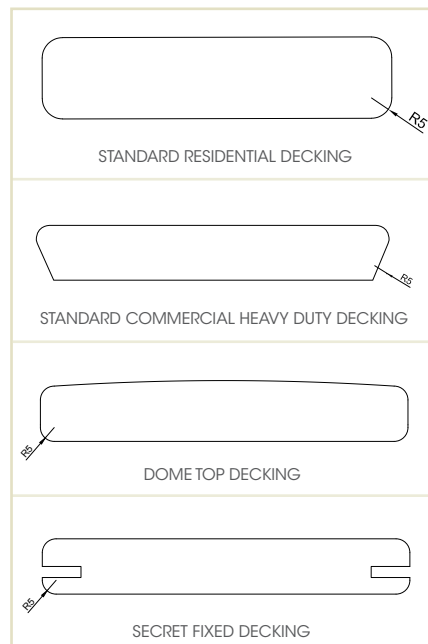

ALL PROFILES AVAILABLE IN A RANGE OF WIDTHS, SPECIES AND FINISHES

STANDARD RESIDENTIAL

66MM X 20MM

88MM X 20MM

133MM X 20MM

STANDARD COMMERCIAL HEAVY DUTY

90MM X 32MM

90MM X 42MM

135MM X 32MM

135MM X 42MM

180MM X 32MM

180MM X 42MM

140MM X 68 MM

190 MM X 68 MM

OTHER WIDTHS AND THICKNESSES AVAILABLE ON APPLICATION

FINISHES